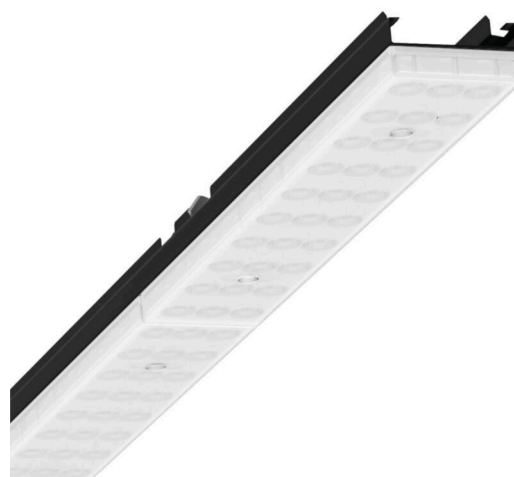

Device mount - Individual.Lens.Optic frosted - direct/indirect diffuse distribution - visually continuous

Device mount made of galvanised, profiled sheet steel, surface coated with polyester resin enamel. Toolless fastening with two integrated pressure locks. Housing colour black RAL 9005; Direct/indirect light distribution, diffuse light beam distribution using the Individual.Lens.Optic made of frosted PMMA plastic. The single lens optics ensure absolute ease of assembly and are simple to maintain thanks to the easily cleaned surface. The inner rhythm of the 3-row single lens arrangement and the overriding device mount are perfectly in tune to guarantee a homogeneous appearance in the object. Electrical connection by means of a fixed, 3-pin, quick-fit plug connector and a free choice of phases. Integrated guide for fast contacting. They are exchangeable, permit modernisation and reliably prolong the service life of the overall system.

MECHANICS

Housing colour	black RAL 9005
Dimensions (LxWxH/DxH)	1531mm x 55mm x 37mm
Weight (net)	1.9kg
Type of installation	Mounting rail system installation, Light structure

Dimensions

L	1531 mm	Length
B	55 mm	Width
H	37 mm	Height

DEEP-LINK

<https://www.regiolux.de/en/article/19470004154>

Reference	LED 4000lm 865
ηLB	100 %
Φ ↓/↑	90 % / 10 %
UGR lat./long.	24.2 / 23.6